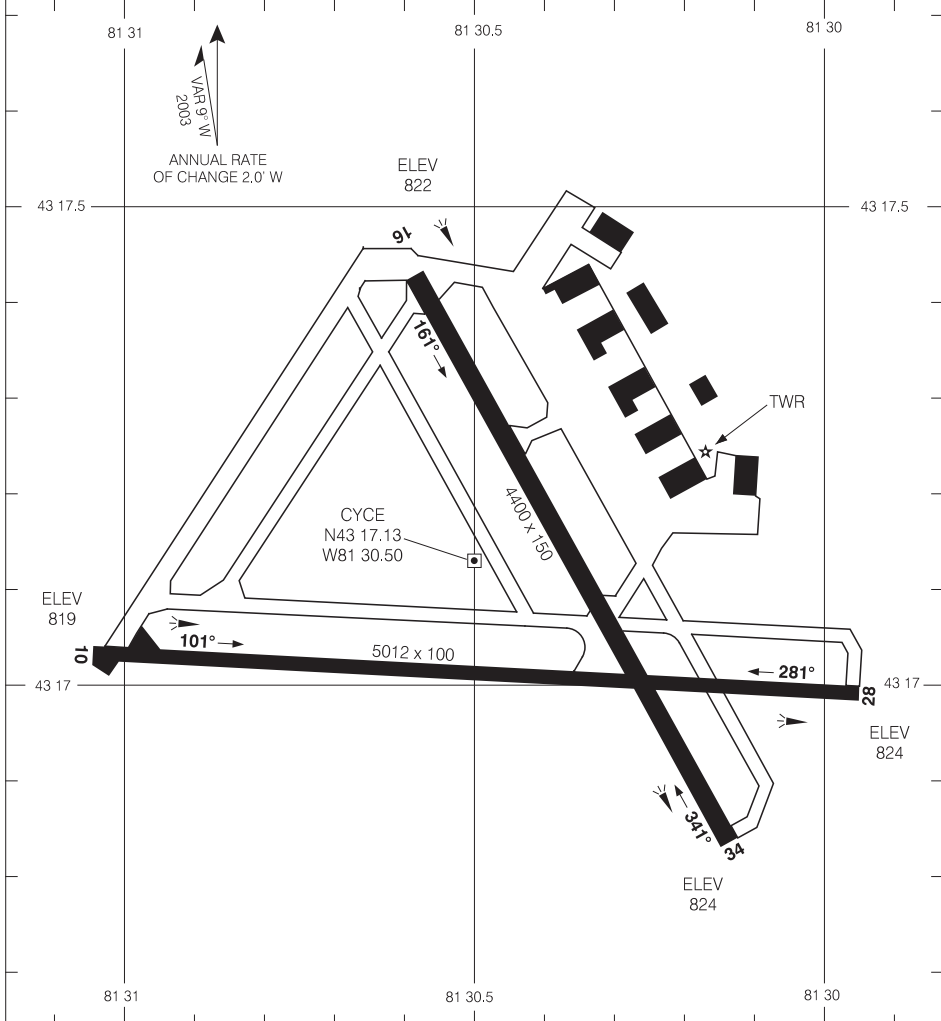

AERODROME CHART

CENTRALIA/JAMES T. FIELD MEMORIAL
CENTRALIA ON

UNICOM
122.8 (ATF 5 NM)
O/T TFC 122.8

DEP
TORONTO CENTRE
135.30

DECLARED DISTANCES

	10	28	16	34
TORA	5012	5012	4400	4400
TODA	5012	5012	4400	4400
ASDA	5012	5012	4400	4400
LDA	5012	5012	4400	4400

Source of Canadian Civil Aeronautical Data : © 2010 NAV CANADA All rights reserved

TAKE-OFF MINIMA

All Rwys: ½

SCALE IN FEET

AERODROME CHART

CENTRALIA ON
CENTRALIA/JAMES T. FIELD MEMORIAL